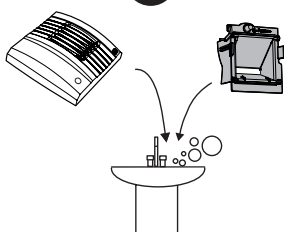

## Maintenance instructions for your extract units

Kitchen

Bath-  
room

WC

once a year

1

Remove the cover.

2

Grab the shutter box with two fingers and pull.

3

Clean the cover and the shutter box with warm water and detergent or put in the upper compartment of the dishwasher.

4

Return the clean (slightly tilted) shutter box to the unit housing.