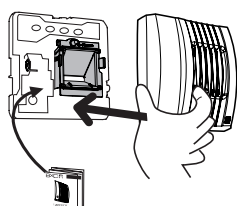

Put the cover back into place.