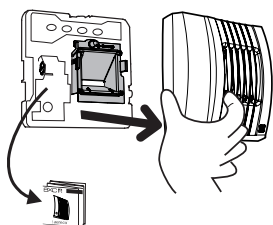

## Maintenance instructions for your extract units

Kitchen

Bath-  
room

WC

once a year

1

Remove the cover.

2

Grab the shutter box with two fingers and pull.

3

Clean the cover and the shutter box with warm water and detergent or put in the upper compartment of the dishwasher.

4

Return the clean (slightly tilted) shutter box to the unit housing.