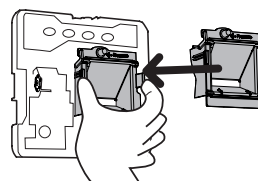

## Maintenance instructions for your extract units

Kitchen

Bath-  
room

WC

once a year

1

Remove the cover.

2

Grab the shutter box with two fingers and pull.

3

Clean the cover and the shutter box with warm water and detergent or put in the upper compartment of the dishwasher.

4

Return the clean (slightly tilted) shutter box to the unit housing.