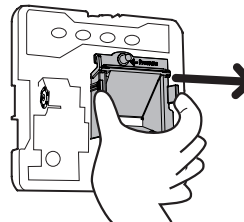

## Maintenance instructions for your extract units

Kitchen

Bath-  
room

WC

once a year

1

Remove the cover.

2

Grab the shutter box with two fingers and pull.

3

Clean the cover and the shutter box with warm water and detergent or put in the upper compartment of the dishwasher.

4

Return the clean (slightly tilted) shutter box to the unit housing.